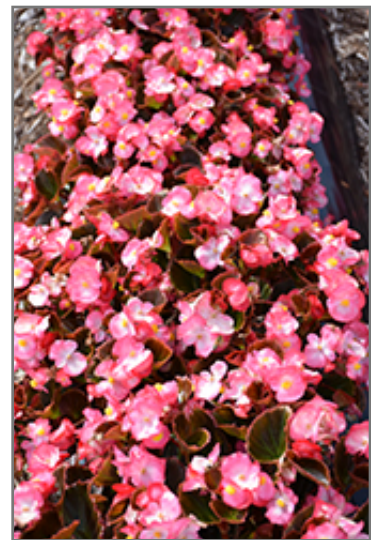

Senator IQ Rose Bicolor flowers
Photo courtesy of NetPS Plant Finder

Senator IQ Rose Bicolor in bloom
Photo courtesy of NetPS Plant Finder