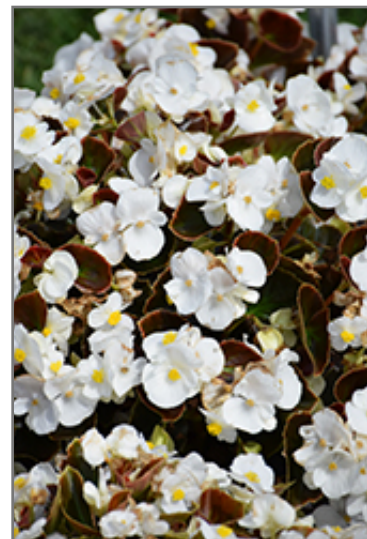

Senator IQ White flowers
Photo courtesy of NetPS Plant Finder

Senator IQ White flowers
Photo courtesy of NetPS Plant Finder