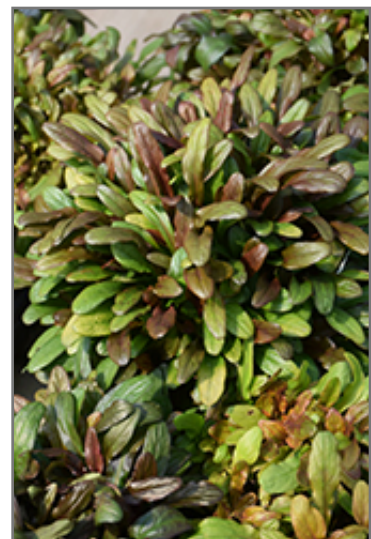

Feathered Friends Fancy Finch Bugleweed flowers
Photo courtesy of NetPS Plant Finder

Feathered Friends Fancy Finch Bugleweed foliage
Photo courtesy of NetPS Plant Finder