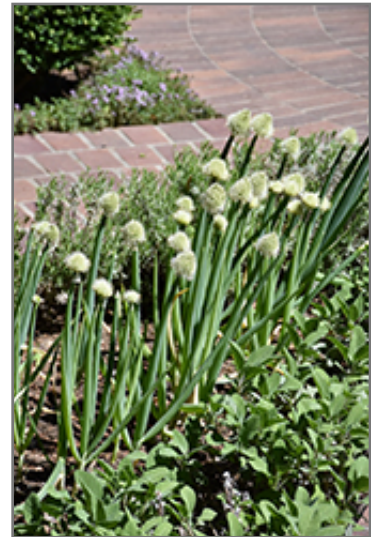

Spring Onion
Allium fistulosum

Plant Height: 14 inches

Flower Height: 30 inches

Spread: 18 inches

Spacing: 14 inches

Sunlight:

Hardiness Zone: 6a

Other Names: Welsh Onion, Japanese Bunching Onion

Description:

A clumping, perennial onion grown primarily as a vegetable for harvest of its onion flavored leaves; may be harvested year round in warm climates; globular flower clusters on long stalks from mid spring to late summer are quite showy

Edible Qualities

Spring Onion is a perennial vegetable plant that is typically grown for its edible qualities, although it does have ornamental merits as well. The fragrant narrow bluish-green leaves can be harvested at any time in the season. The leaves have a zesty taste with a crisp texture and a pleasant fragrance.

The leaves are most often used in the following ways:

- Fresh Eating
- Cooking
- Seasoning

Spring Onion in bloom
Photo courtesy of NetPS Plant Finder

Spring Onion fruit
Photo courtesy of NetPS Plant Finder