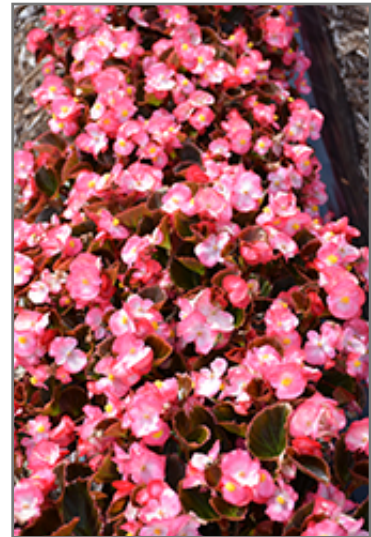

Senator IQ Rose Bicolor flowers
Photo courtesy of NetPS Plant Finder

Senator IQ Rose Bicolor in bloom
Photo courtesy of NetPS Plant Finder