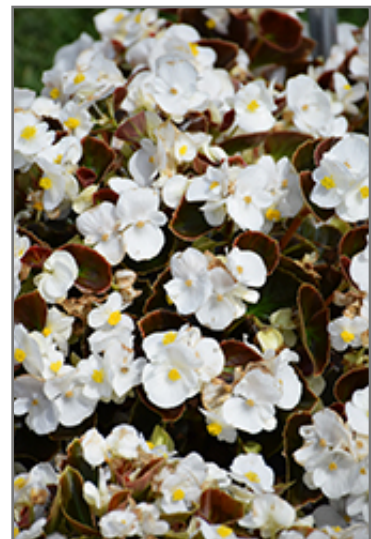

Senator IQ White flowers
Photo courtesy of NetPS Plant Finder

Senator IQ White flowers
Photo courtesy of NetPS Plant Finder