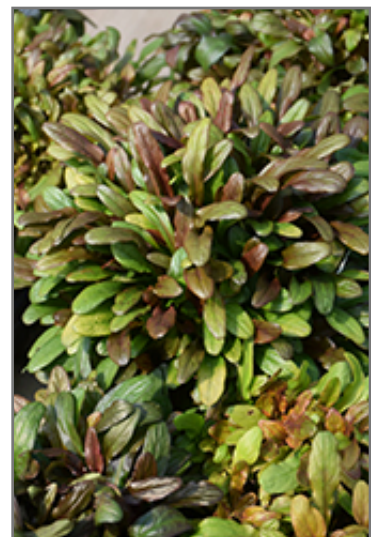

Feathered Friends Fancy Finch Bugleweed flowers
Photo courtesy of NetPS Plant Finder

Feathered Friends Fancy Finch Bugleweed foliage
Photo courtesy of NetPS Plant Finder